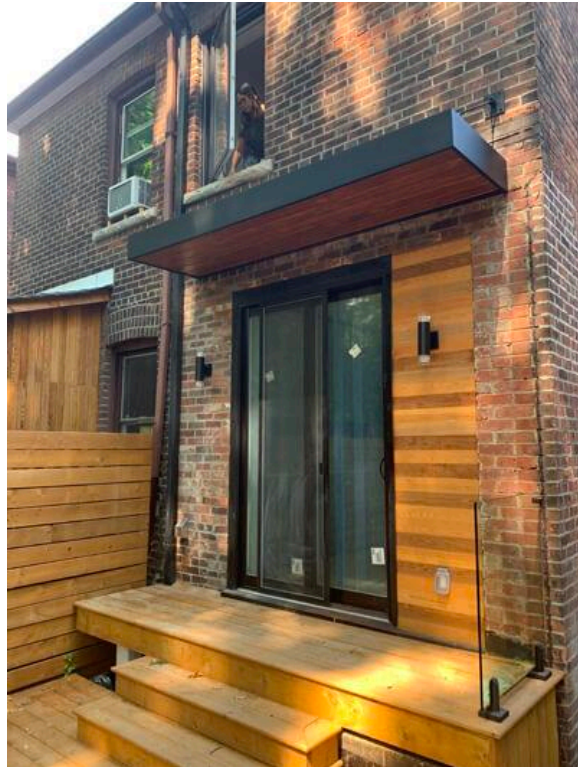

S 4 4 0 5 0
AWNING IN A
BOX

Inspiration Photo

Black Metal

Cedar

Custom Awning

Awning Length: 36" (3')

Height: 8"

Projection: 30" (2'-6")

Awning Colour: Black Metal, Cedar

Plan View