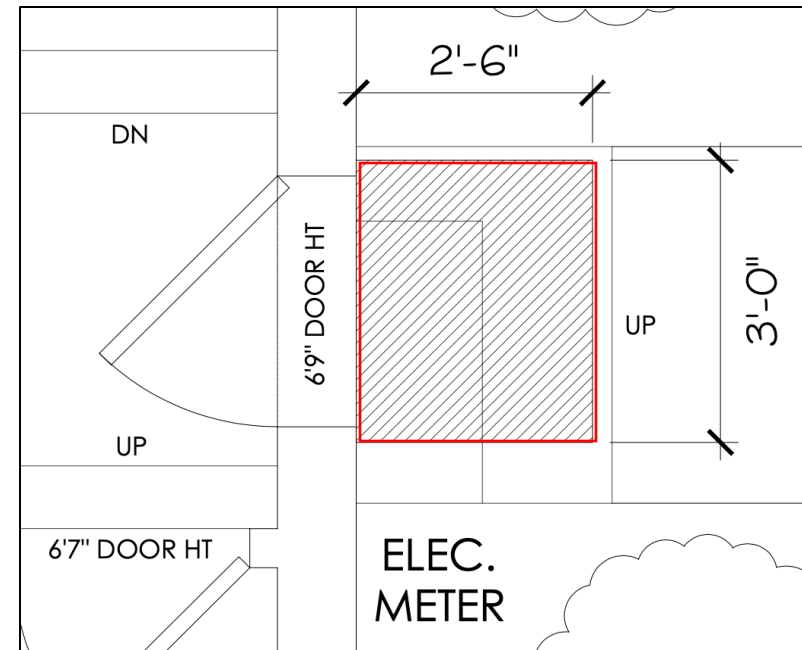

Custom Awning

Awning Length: 36" (3')

Height: 8"

Projection: 30" (2'-6")

Awning Colour: Black Metal, Cedar

Plan View